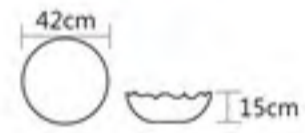

GD-F01

Size: 42x42x15 cm

RMB: ¥660

Prom

GD-F27
Size: 41x41x16 cm
RMB: ¥800

GD-F30
Size: 42x42x15 cm
RMB: ¥580

GD-F29
Size: 41x41x16 cm
RMB: ¥800

GD-F31
Size: 42x42x15 cm
RMB: ¥580

GD-F32
Size: 42x42x14.5 cm
RMB: ¥740

GD1-01B
Size: 41x41x13.5 cm
RMB: ¥960

GD2-01B
Size: 41x41x13.5 cm
RMB: ¥960

LA-009
Size: 41x41x13.5 cm
RMB: ¥880

LA-010
Size: 41x41x13.5 cm
RMB: ¥880

LA-012
Size: 42x42x15 cm
RMB: ¥960