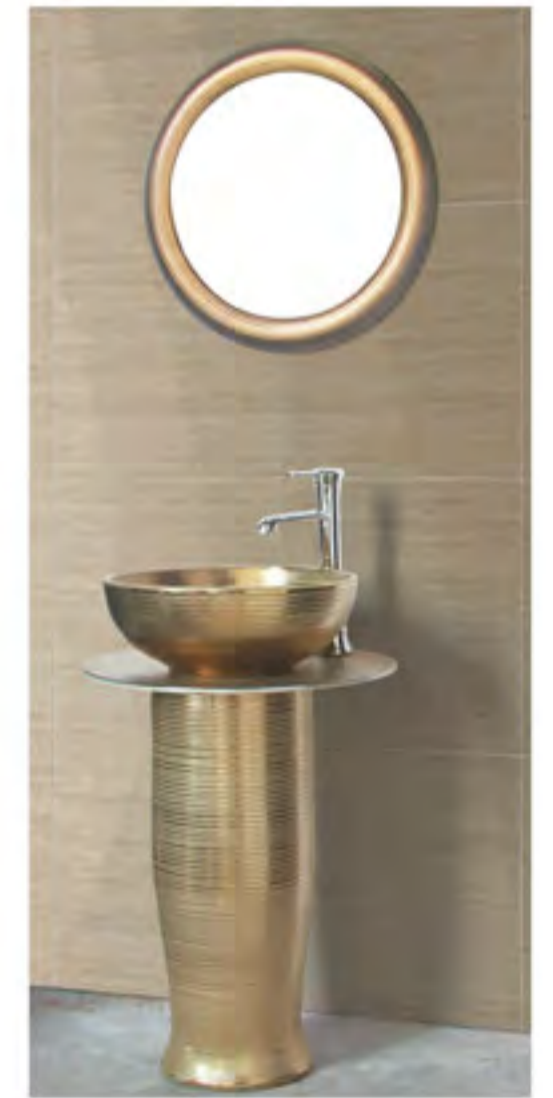

GD-D12
Size: 55x45x83 cm
Mirror: φ55cm
RMB: ¥640 (镜子)
RMB: ¥2000 (柱+盆+台板)